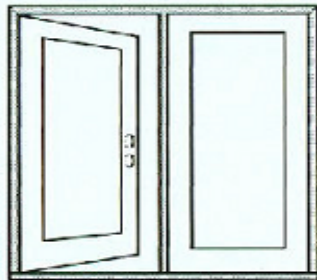

View From Outside

☐

Choice #3

Double - Left Active
LH Inswing

☐

Choice #4