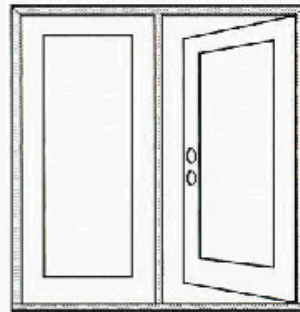

Double - Right Active
RH Inswing

Exterior Pre-hanging ☐

Interior Pre-hanging ☐

Door Style: _____ QTY: _____ Size: _____

Jamb Wood: Mahogany (interior or exterior) ☐

Sidelights: _____ QTY: _____ Size: _____

Knotty Alder (interior or exterior) ☐ Paint Grade (interior or exterior) ☐

Hinges: Brass ☐ Satin Nickel ☐ Oil Rubbed Bronze ☐ Antique Nickel ☐

Door Shoe: (Exterior Only)

Brass ☐ Bronze ☐ Satin Nickel ☐

NRP (Safety) BRONZE HINGES: (for outswing exterior only) *

Height 80" (add $48) ☐

Height 96" (add: $64) ☐

Bore: Single ☐ Double ☐ No Bore ☐

Jamb:

4 9/16" ☐ 4 3/4" ☐ 5 1/4" ☐ 6 5/8" ☐ (add $40) 7 1/4" ☐ (add $50)

Sills: (Exterior Only)

Solid Oak Sill ☐ Aluminum Sill (Bronze) ☐

T-Astragal With Flush Bolt: (For Double Doors Only)

Aluminum Brass ☐ Aluminum Bronze ☐ Aluminum Satin Nickel ☐

Aluminum Sill (Brass) ☐ Aluminum Sill (Satin Nickel) ☐

Knotty Alder ☐ Mahogany ☐ No T-Astragal ☐

(both doors will be active)

For custom sizes please specify the size of the complete unit (not rough opening sizes) We can only build units to specific sizes. We will not calculate rough opening dimensions