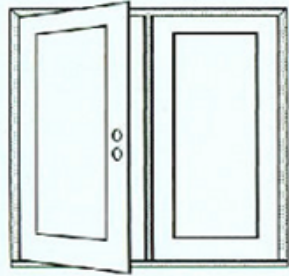

Estimate Number: _____

Customer Signature: X _____

Pre-Hanging For Double Doors

(Please enter all information below. Do not leave blank it may delay your order)

(OUTSIDE UNIT HEIGHT)

Choice #1

Double - Left Active
RH Outswing

Choice #2

Double - Right Active
LH Outswing

81 1/2" (80" DOOR)

85 1/2" (84" DOOR)

97 1/2" (96" DOOR)

109 1/2" (108" DOOR)

121 1/2" (120" DOOR)

View From Outside