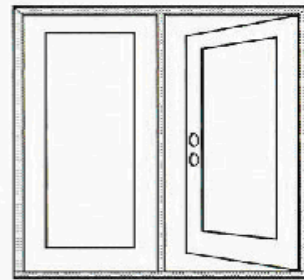

Double - Right Active
RH Inswing

Exterior Pre-hanging ☐

Interior Pre-hanging ☐

Door Style: _____ QTY: _____ Size: _____

Sidelights: _____ QTY: _____ Size: _____

Hinges: Brass ☐ Satin Nickel ☐ Oil Rubbed Bronze ☐ Antique Nickel ☐

NRP (Safety) BRONZE HINGES: (*for outswing exterior only)

Height 80" (add $48) ☐ Height 96" (add: $64) ☐

Jamb Wood: Mahogany (interior or exterior) ☐

Knotty Alder (interior or exterior) ☐ Paint Grade (interior or exterior) ☐

Door Shoe: (Exterior Only)

Brass ☐ Bronze ☐ Satin Nickel ☐

Bore: Single ☐ Double ☐ No Bore ☐

Jamb:

4 9/16" ☐ 4 3/4" ☐ 5 1/4" ☐ 6 5/8" ☐ (add $40) 7 1/4" ☐ (add $50)

Sills: (Exterior Only)

Solid Oak Sill ☐ Aluminum Sill (Bronze) ☐

T-Astragal With Flush Bolt: (For Double Doors Only)

Aluminum Brass ☐ Aluminum Bronze ☐ Aluminum Satin Nickel ☐

Knotty Alder ☐ Mahogany ☐ No T-Astragal ☐

(both doors will be active)

Aluminum Sill (Brass) ☐ Aluminum Sill (Satin Nickel) ☐

For custom sizes please specify the size of the complete unit (not rough opening sizes) We can only build units to specific sizes. We will not calculate rough opening dimensions