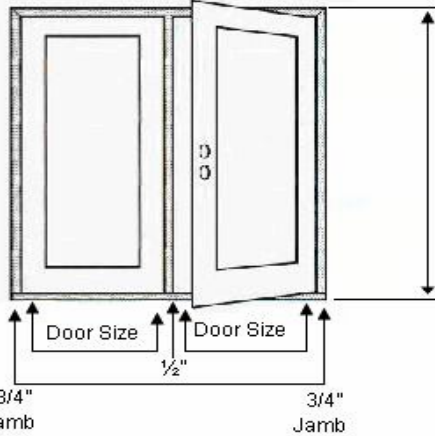

Estimate Number: _____

Customer Signature: X _____

Pre-Hanging For Double Doors

(Please enter all information below. Do not leave blank it may delay your order)

(OUTSIDE UNIT HEIGHT)

Choice #1

Double - Left Active
RH Outswing

Choice #2

Double - Right Active
LH Outswing

81 1/2" (80" DOOR)

85 1/2" (84" DOOR)

97 1/2" (96" DOOR)

109 1/2" (108" DOOR)

121 1/2" (120" DOOR)

View From Outside