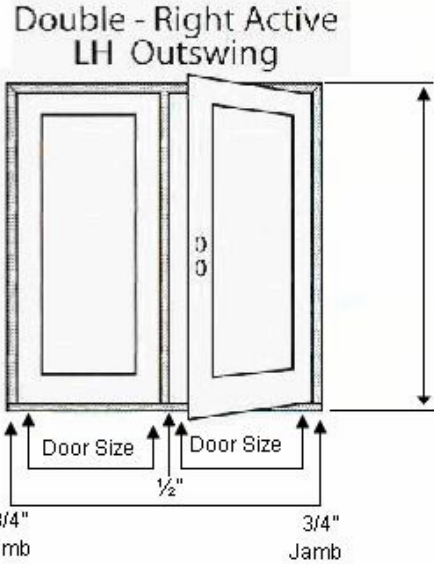

Estimate Number: _____

Customer Signature: X _____

Pre-Hanging For Double Doors

(Please enter all information below. Do not leave blank it may delay your order)

(OUTSIDE UNIT HEIGHT)

Choice #1

Double - Left Active
RH Outswing

Choice #2

Double - Right Active
LH Outswing

81 1/2" (80" DOOR)

85 1/2" (84" DOOR)

97 1/2" (96" DOOR)

108 1/2" (108" DOOR)

121 1/2" (120" DOOR)

(View From Outside)