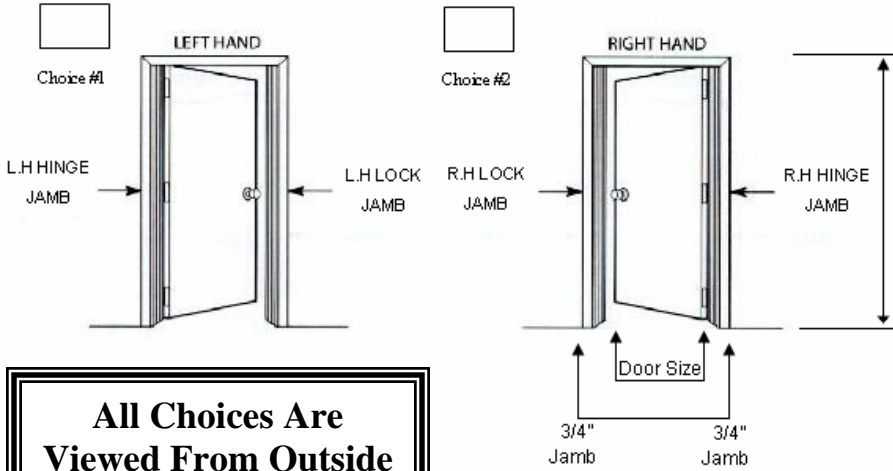

# Pre-Hanging For Single Doors

(Please enter all information below. Do not leave blank it may delay your order)

- (OUTSIDE UNIT HEIGHT)
- 81 1/2" (80" DOOR)
  - 85 1/2" (84" DOOR)
  - 97 1/2" (96" DOOR)
  - 109 1/2" (108" DOOR)
  - 121 1/2" (120" DOOR)