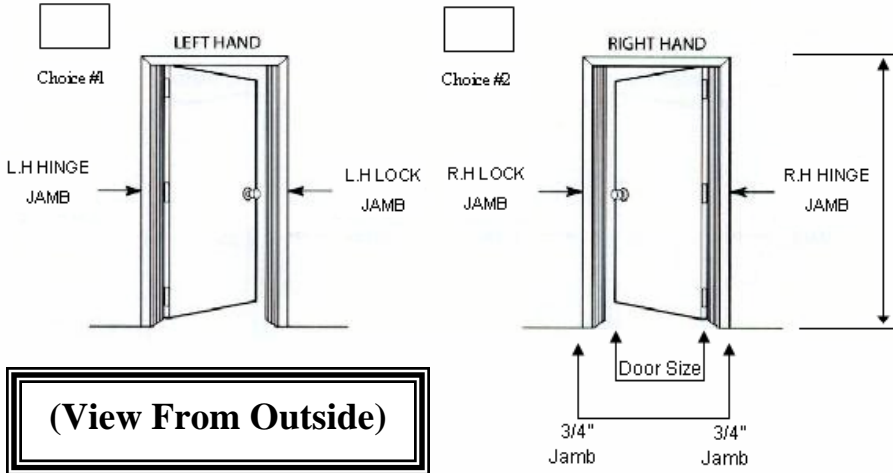

# Pre-Hanging For Single Doors

(Please enter all information below. Do not leave blank it may delay your order)

- (OUTSIDE UNIT HEIGHT)
- 81 1/2" (80" DOOR)
  - 85 1/2" (84" DOOR)
  - 97 1/2" (96" DOOR)
  - 108 1/2" (108" DOOR)
  - 121 1/2" (120" DOOR)