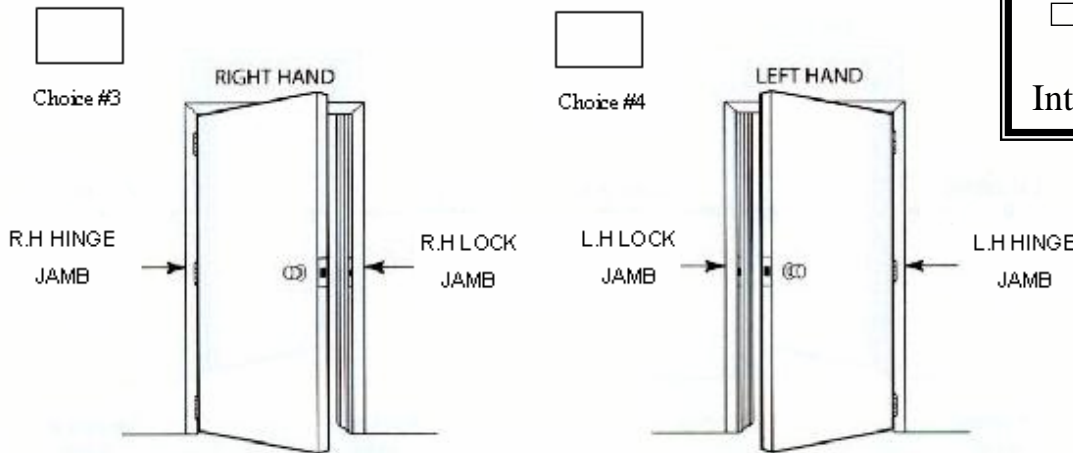

# Pre-Hanging For Single Doors

(Please enter all information below. Do not leave blank it may delay your order)

- (OUTSIDE UNIT HEIGHT)
- 81 1/2" (80" DOOR)
  - 85 1/2" (84" DOOR)
  - 97 1/2" (96" DOOR)
  - 109 1/2" (108" DOOR)
  - 121 1/2" (120" DOOR)

**All Choices Are Viewed From Outside**

Exterior Pre-hanging

Check Here for Wine Cellar

Interior Pre-hanging

Glass Type: \_\_\_\_\_ Glass Caming: \_\_\_\_\_

Door Style: \_\_\_\_\_ QTY: \_\_\_\_\_ Door Size: \_\_\_\_\_