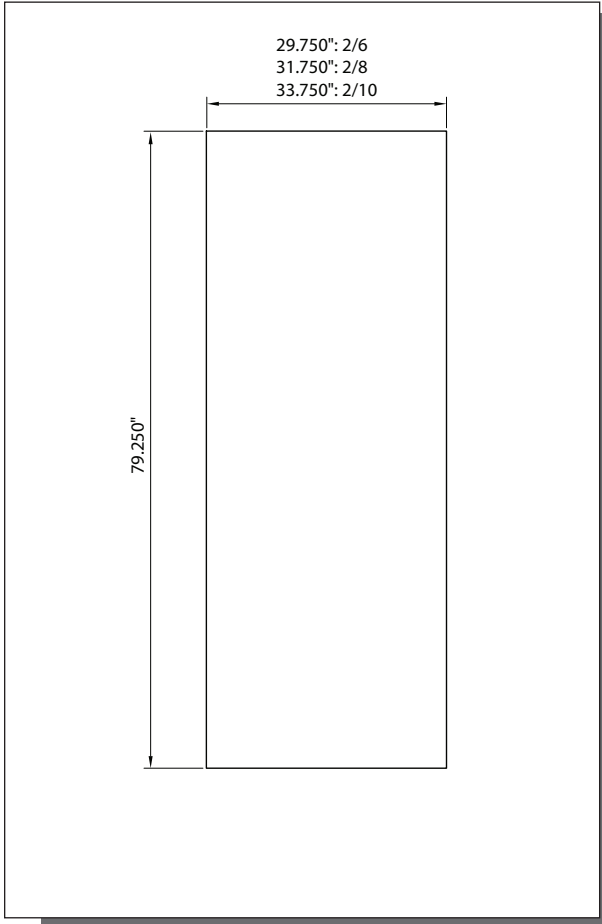

MODEL **DRG00** (2'-6", 2'-8", 2'-10", 3'-0" x 6'-8")

Matching Sidelite: **SLG00**

2'-6", 2'-8", 2'-10"

3'-0"

CUT-OUTS & GLASS INSERT AVAILABLE

FULL OVAL LITE	(glass)	A — 8"
FULL LITE	23" x 65" (cut-out)	A — 6"
*2'-8", 2'-10", 3'-0"	22" x 64" (glass)	
FULL LITE	21" x 65" (cut-out)	A — 6"
*2'-6"	20" x 64" (glass)	

A — distance from top of door to top of cut-out