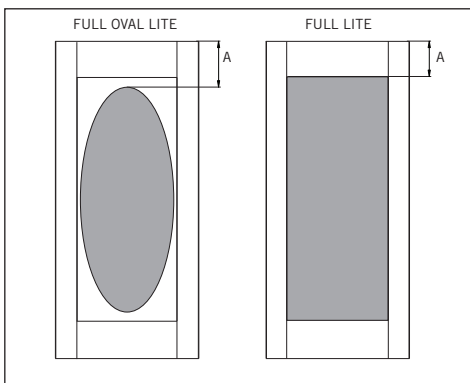

MODEL **DRG00** (2'-6", 2'-8", 2'-10", 3'-0" x 6'-8")

Matching Sidelite: **SLG00**

2'-6", 2'-8", 2'-10"

3'-0"

CUT-OUTS & GLASS INSERT AVAILABLE

FULL OVAL LITE	(glass)	A — 8"
FULL LITE	23" x 65" (cut-out)	A — 6"
*2'-8", 2'-10", 3'-0"	22" x 64" (glass)	
FULL LITE	21" x 65" (cut-out)	A — 6"
*2'-6"	20" x 64" (glass)	

A — distance from top of door to top of cut-out