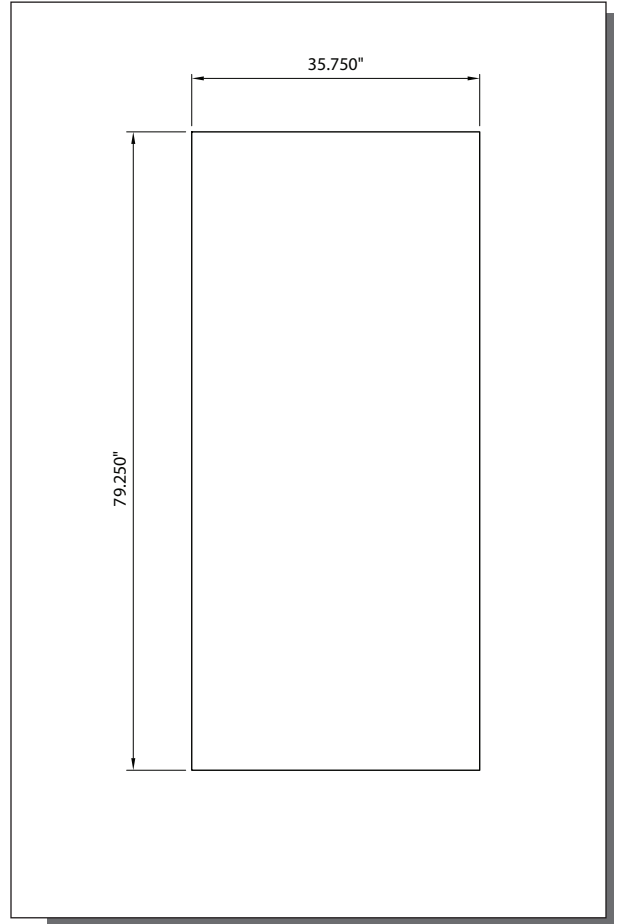

MODEL **DRG00** (2'-6", 2'-8", 2'-10", 3'-0" x 6'-8")

Matching Sidelite: **SLG00**

2'-6", 2'-8", 2'-10"

3'-0"

CUT-OUTS & GLASS INSERT AVAILABLE

FULL OVAL LITE	(glass)	A — 8"
FULL LITE	23" x 65" (cut-out)	A — 6"
*2'-8", 2'-10", 3'-0"	22" x 64" (glass)	
FULL LITE	21" x 65" (cut-out)	A — 6"
*2'-6"	20" x 64" (glass)	

A — distance from top of door to top of cut-out