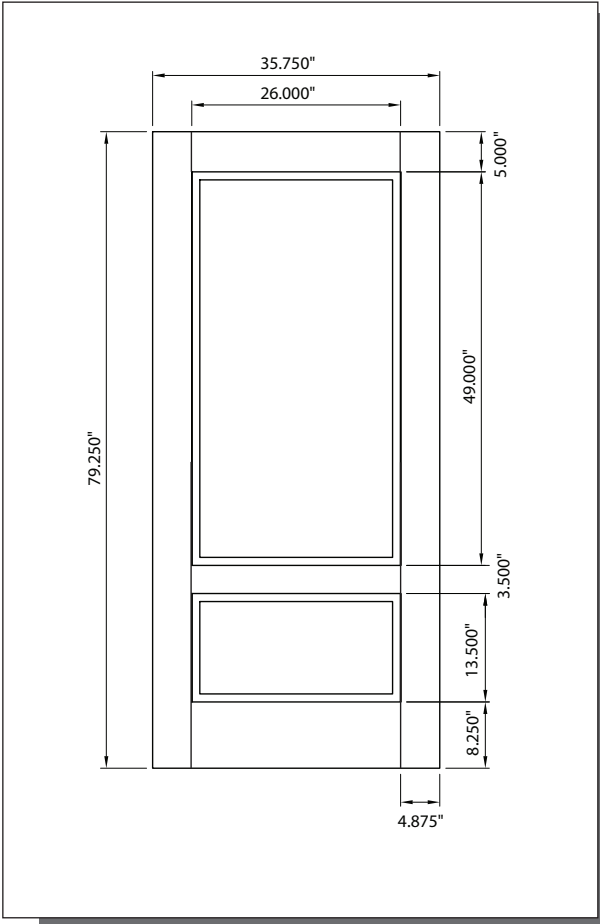

6/8 WOODGRAIN 3/4 HERITAGE DOOR

MODEL DRG20 (3'-0" x 6'-8")

Matching Sidelites: **SLG3E, SLG60**

3'-0"

CUT-OUTS & GLASS INSERT AVAILABLE

A — distance from top of door to top of cut-out