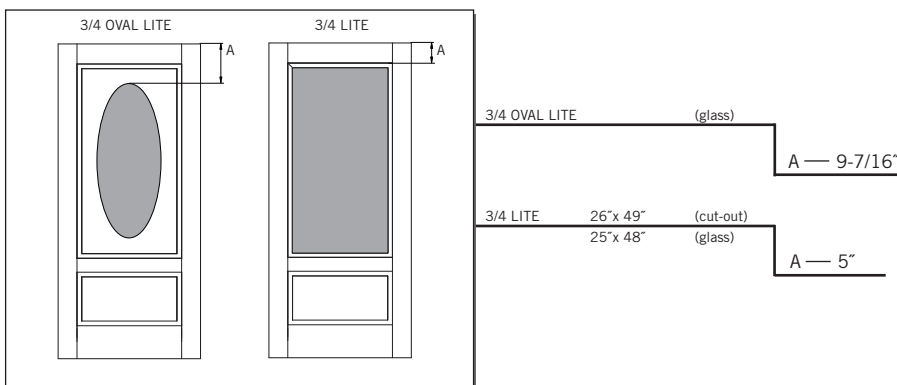

6/8 WOODGRAIN 3/4 HERITAGE DOOR

MODEL DRG20 (3'-0" x 6'-8")

Matching Sidelites: **SLG3E, SLG60**

3'-0"

CUT-OUTS & GLASS INSERT AVAILABLE

A — distance from top of door to top of cut-out