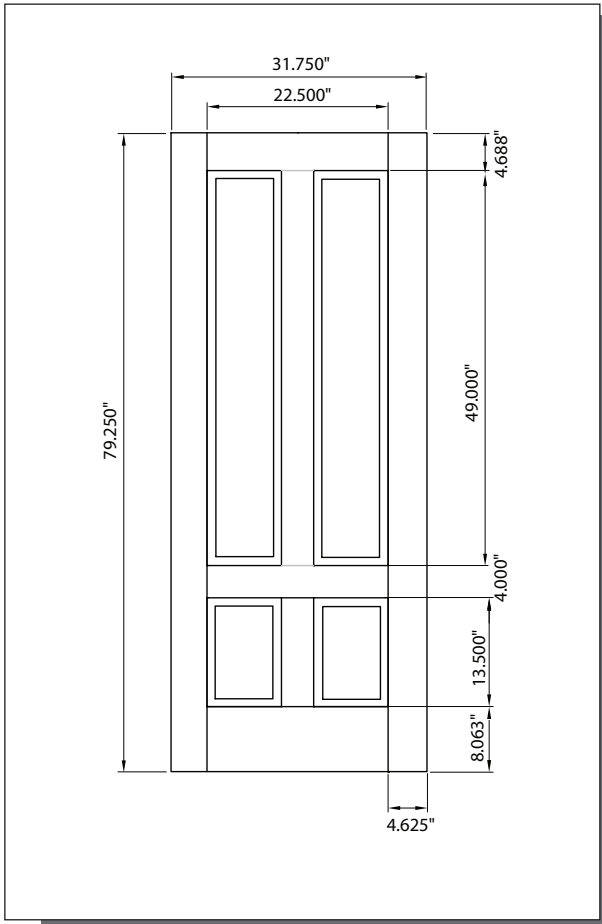

# 6/8 WOODGRAIN 3/4 FOUR PANEL DOOR

## MODEL DRG49 (2'-8", 3'-0" x 6'-8")

Matching Sidelites: SLG49, SLG60

2'-8"

3'-0"

### CUT-OUTS & GLASS INSERT AVAILABLE

A — distance from top of door to top of cut-out