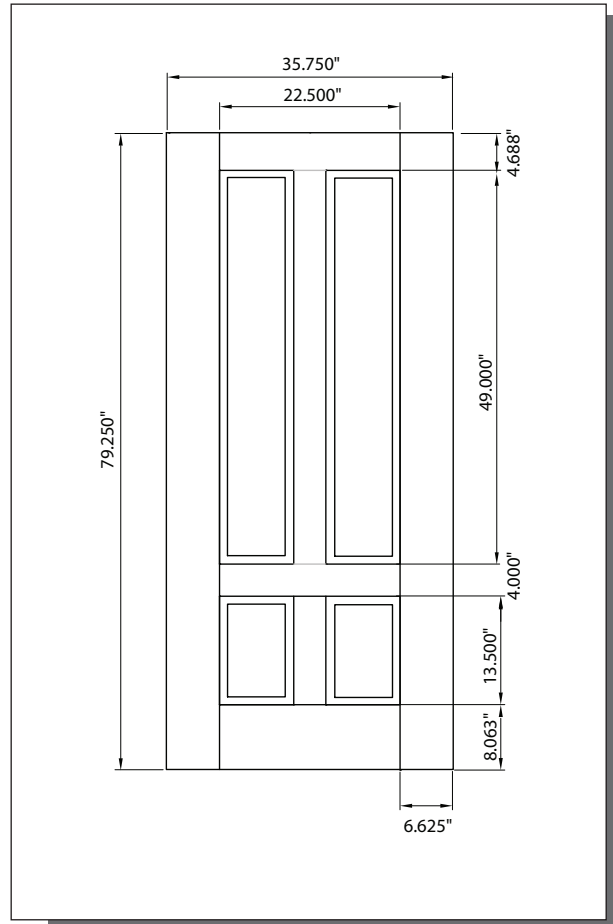

# 6/8 WOODGRAIN 3/4 FOUR PANEL DOOR

## MODEL DRG49 (2'-8", 3'-0" x 6'-8")

Matching Sidelites: SLG49, SLG60

2'-8"

3'-0"

### CUT-OUTS & GLASS INSERT AVAILABLE

A — distance from top of door to top of cut-out