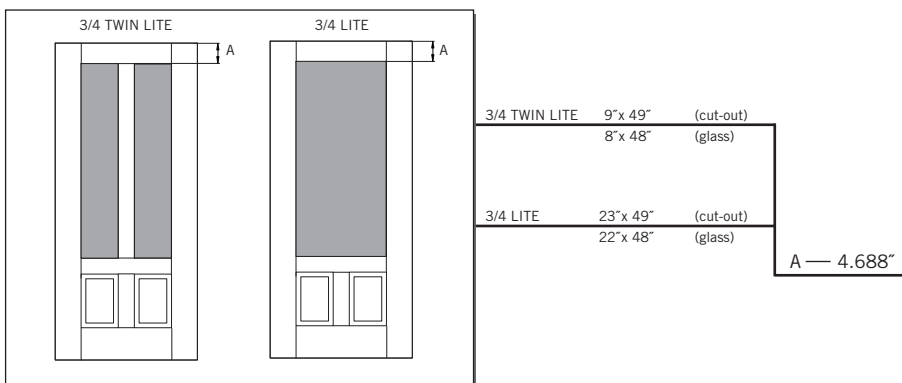

## MODEL DRG49 (2'-8", 3'-0" x 6'-8")

Matching Sidelites: SLG49, SLG60

2'-8"

3'-0"

### CUT-OUTS & GLASS INSERT AVAILABLE

A — distance from top of door to top of cut-out