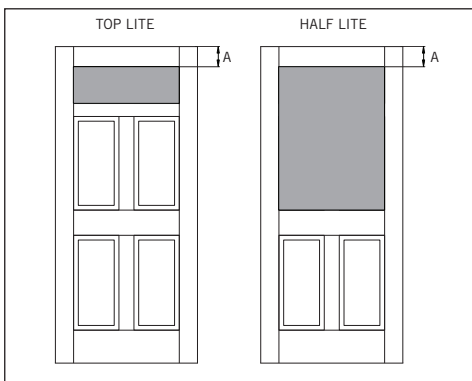

2'-6", 2'-8"

3'-0"

CUT-OUTS & GLASS INSERT AVAILABLE

TOP LITE	26-1/2" x 9-1/4"	(cut-out)	A — 5"
*3'-0"	25-1/2" x 8-1/4"	(glass)	
HALF LITE	21" x 37"	(cut-out)	A — 5"
*2'-6" & 2'-8"	20" x 36"	(glass)	
HALF LITE	26" x 35-1/2"	(cut-out)	A — 5-1/4"
*3'-0"	25" x 34-1/2"	(glass)	

A — distance from top of door to top of cut-out