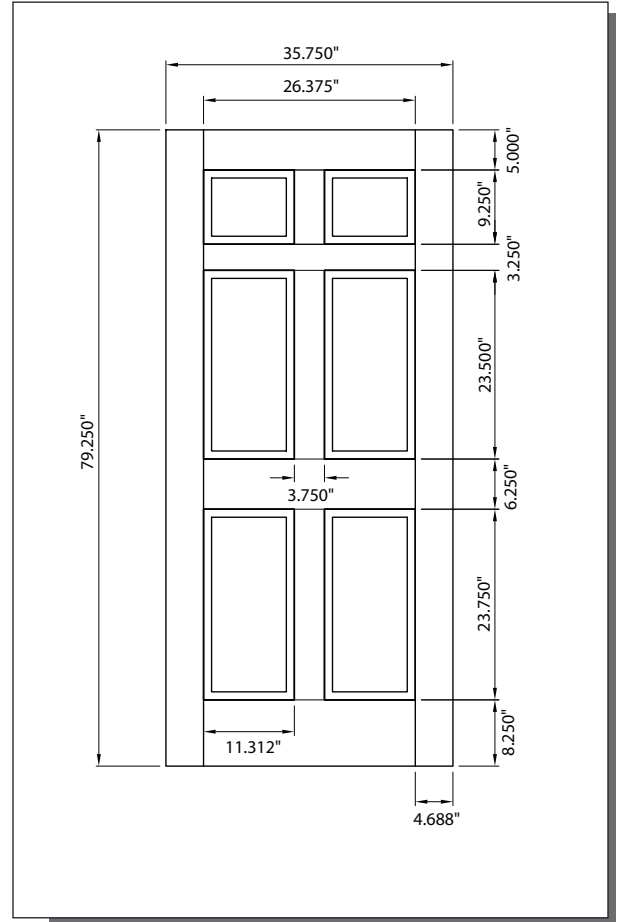

2'-6", 2'-8"

3'-0"

CUT-OUTS & GLASS INSERT AVAILABLE

TOP LITE	26-1/2" x 9-1/4"	(cut-out)	A — 5"
*3'-0"	25-1/2" x 8-1/4"	(glass)	
HALF LITE	21" x 37"	(cut-out)	A — 5"
*2'-6" & 2'-8"	20" x 36"	(glass)	
HALF LITE	26" x 35-1/2"	(cut-out)	A — 5-1/4"
*3'-0"	25" x 34-1/2"	(glass)	

A — distance from top of door to top of cut-out