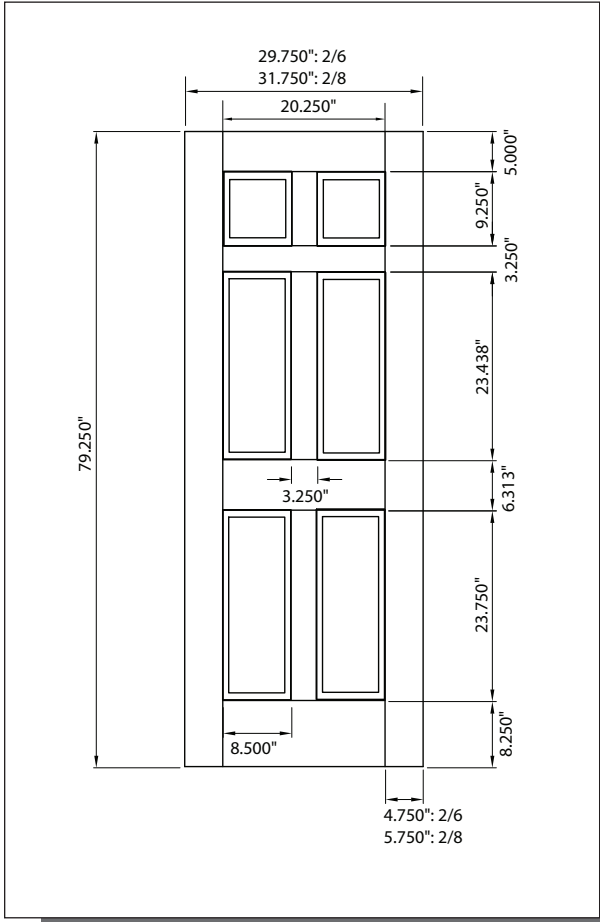

2'-6", 2'-8"

3'-0"

CUT-OUTS & GLASS INSERT AVAILABLE

TOP LITE	26-1/2" x 9-1/4"	(cut-out)	A — 5"
*3'-0"	25-1/2" x 8-1/4"	(glass)	
HALF LITE	21" x 37"	(cut-out)	A — 5"
*2'-6" & 2'-8"	20" x 36"	(glass)	
HALF LITE	26" x 35-1/2"	(cut-out)	A — 5-1/4"
*3'-0"	25" x 34-1/2"	(glass)	

A — distance from top of door to top of cut-out