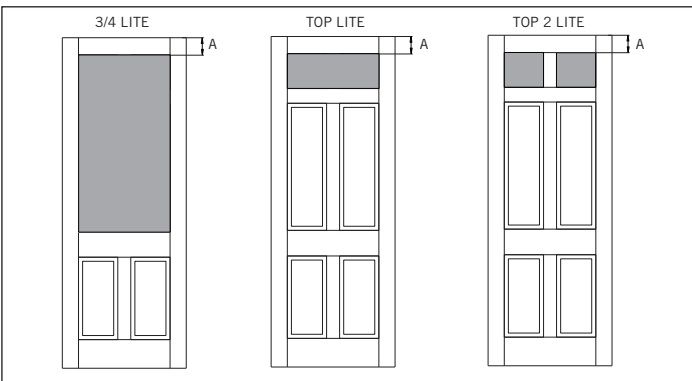

## MODEL DRG6080 (2'-6", 2'-8", 3'-0", 3'-6" x 8'-0")

Matching Sidelite: SLG6080

2'-6", 2'-8", 3'-0"

3'-6"

### CUT-OUTS & GLASS INSERT AVAILABLE

\* 3'-0" & 3'-6" Doors Only

3/4 LITE	26-1/2" x 51"	(cut-out)
*3'-0"	25-1/2" x 50"	(glass)
3/4 LITE	30-3/8" x 51-1/4"	(cut-out)
*3'-6"	29-3/8" x 50-1/4"	(glass)
TOP LITE	26-1/2" x 10"	(cut-out)
*3'-0" only	25-1/2" x 9"	(glass)
TOP 2 LITE	11-1/2" x 10"	(cut-out)
*3'-0" only	10-1/2" x 9"	(glass)

A — 5"

A — distance from top of door to top of cut-out