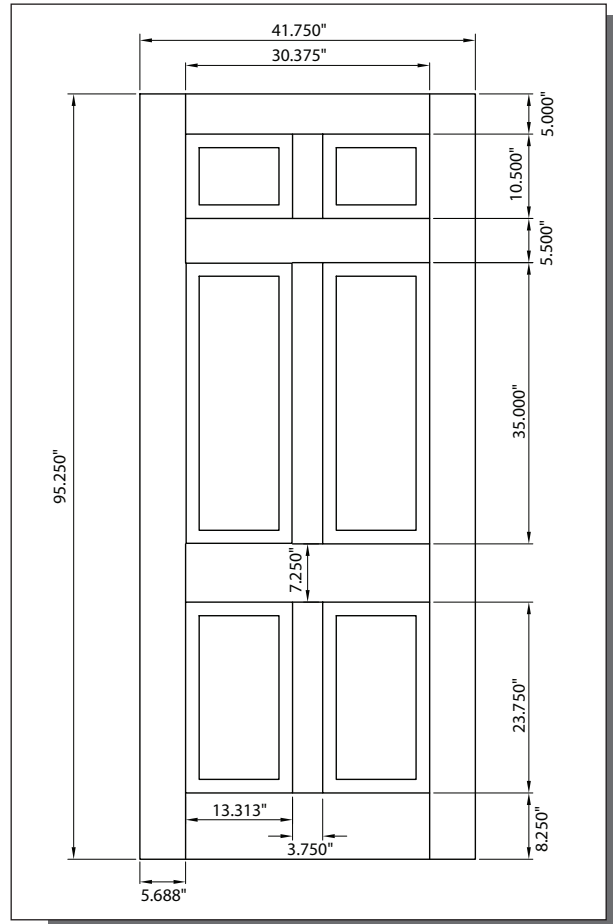

# 8/0 WOODGRAIN SIX PANEL DOOR

## MODEL DRG6080 (2'-6", 2'-8", 3'-0", 3'-6" x 8'-0")

Matching Sidelite: SLG6080

2'-6", 2'-8", 3'-0"

3'-6"

### CUT-OUTS & GLASS INSERT AVAILABLE

\* 3'-0" & 3'-6" Doors Only

3/4 LITE	26-1/2" x 51"	(cut-out)
*3'-0"	25-1/2" x 50"	(glass)
3/4 LITE	30-3/8" x 51-1/4"	(cut-out)
*3'-6"	29-3/8" x 50-1/4"	(glass)
TOP LITE	26-1/2" x 10"	(cut-out)
*3'-0" only	25-1/2" x 9"	(glass)
TOP 2 LITE	11-1/2" x 10"	(cut-out)
*3'-0" only	10-1/2" x 9"	(glass)

A — 5"

A — distance from top of door to top of cut-out