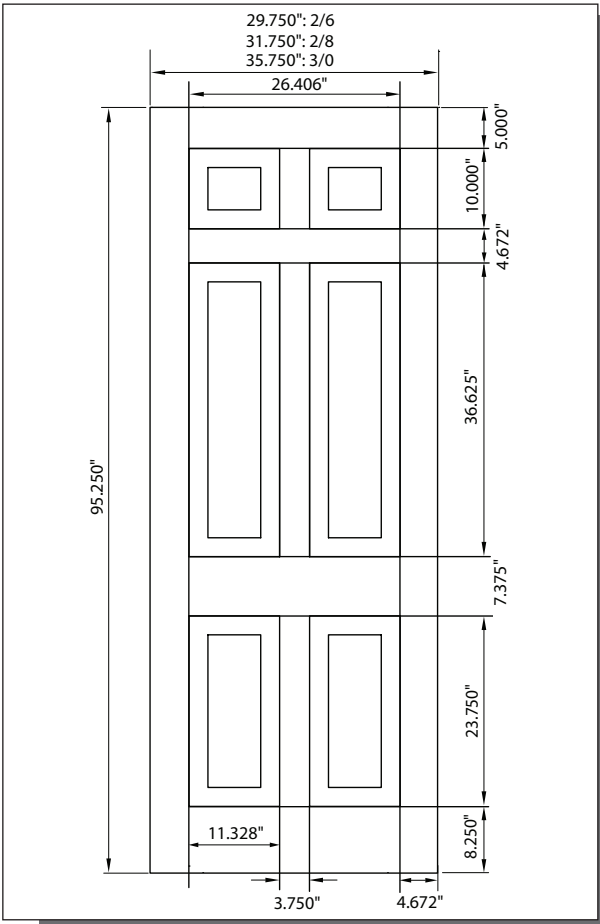

# 8/0 WOODGRAIN SIX PANEL DOOR

## MODEL DRG6080 (2'-6", 2'-8", 3'-0", 3'-6" x 8'-0")

Matching Sidelite: SLG6080

2'-6", 2'-8", 3'-0"

3'-6"

### CUT-OUTS & GLASS INSERT AVAILABLE

\* 3'-0" & 3'-6" Doors Only

3/4 LITE	26-1/2" x 51"	(cut-out)
*3'-0"	25-1/2" x 50"	(glass)
3/4 LITE	30-3/8" x 51-1/4"	(cut-out)
*3'-6"	29-3/8" x 50-1/4"	(glass)
TOP LITE	26-1/2" x 10"	(cut-out)
*3'-0" only	25-1/2" x 9"	(glass)
TOP 2 LITE	11-1/2" x 10"	(cut-out)
*3'-0" only	10-1/2" x 9"	(glass)

A — 5"

A — distance from top of door to top of cut-out