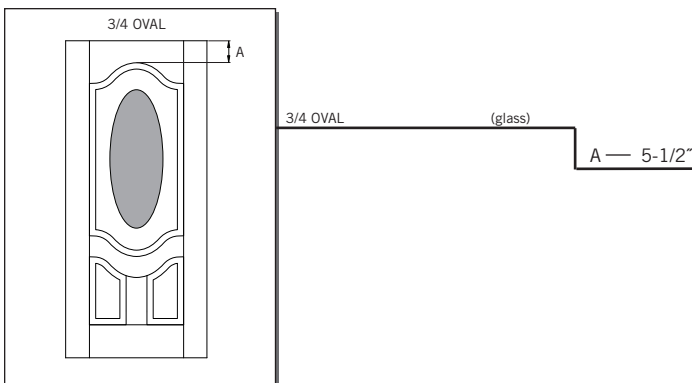

MODEL **DRM3D** (3'-0" x 6'-8")

Matching Sidelites: **SLM3D, SLM60**

3'-0"

CUT-OUTS & GLASS INSERT AVAILABLE

A — distance from top of door to top of cut-out