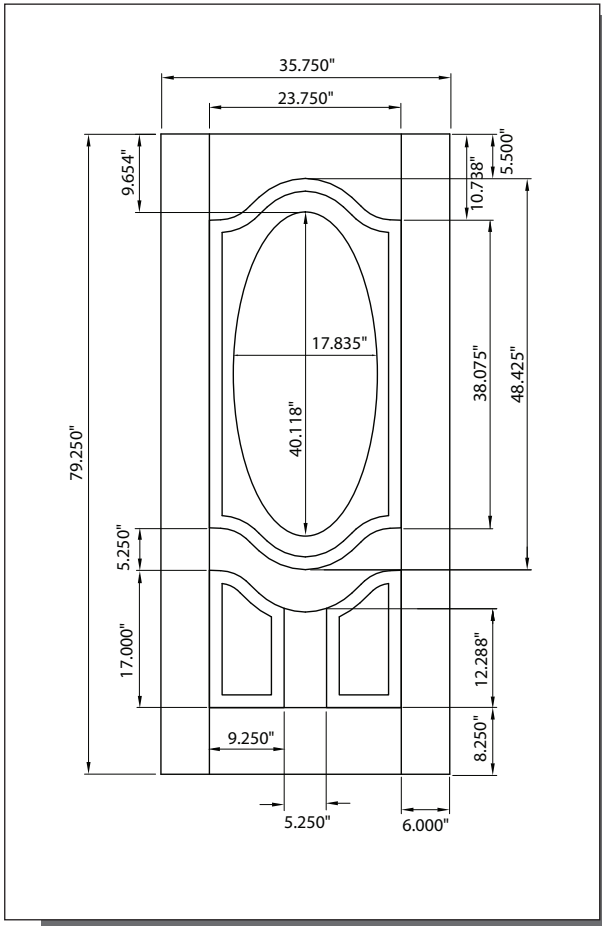

MODEL **DRM3D** (3'-0" x 6'-8")

Matching Sidelites: **SLM3D, SLM60**

3'-0"

CUT-OUTS & GLASS INSERT AVAILABLE

A — distance from top of door to top of cut-out