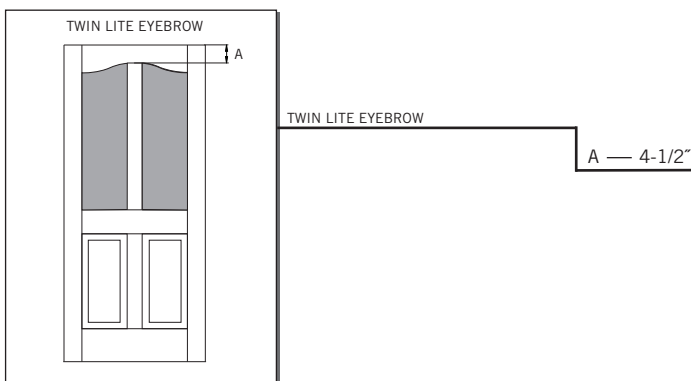

6/8 MAHOGANY EYEBROW DOOR

MODEL DRM4E (3'-0" x 6'-8")

Matching Sidelites: SLM3D, SLM60

3'-0"

CUT-OUTS & GLASS INSERT AVAILABLE

A — distance from top of door to top of cut-out