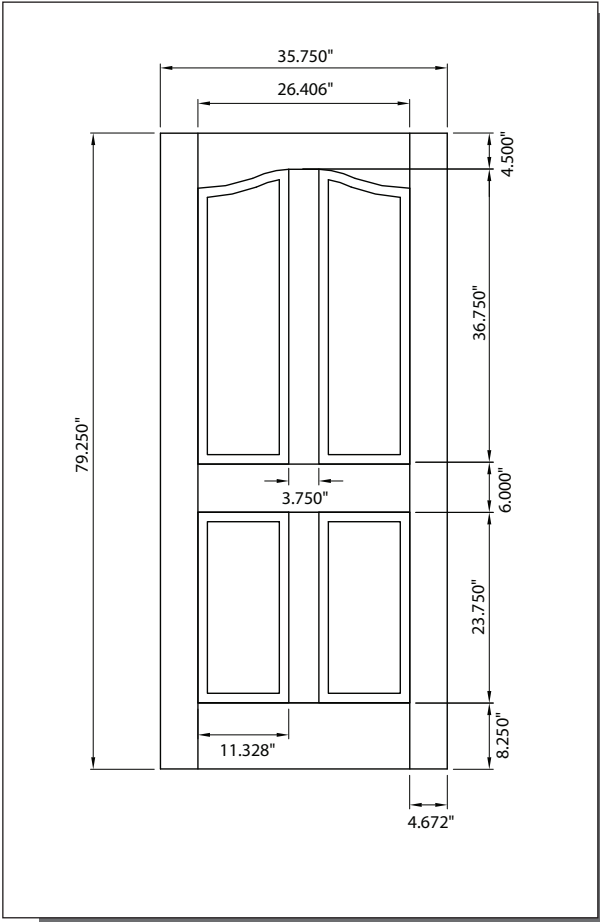

6/8 MAHOGANY EYEBROW DOOR

MODEL DRM4E (3'-0" x 6'-8")

Matching Sidelites: SLM3D, SLM60

3'-0"

CUT-OUTS & GLASS INSERT AVAILABLE

A — distance from top of door to top of cut-out