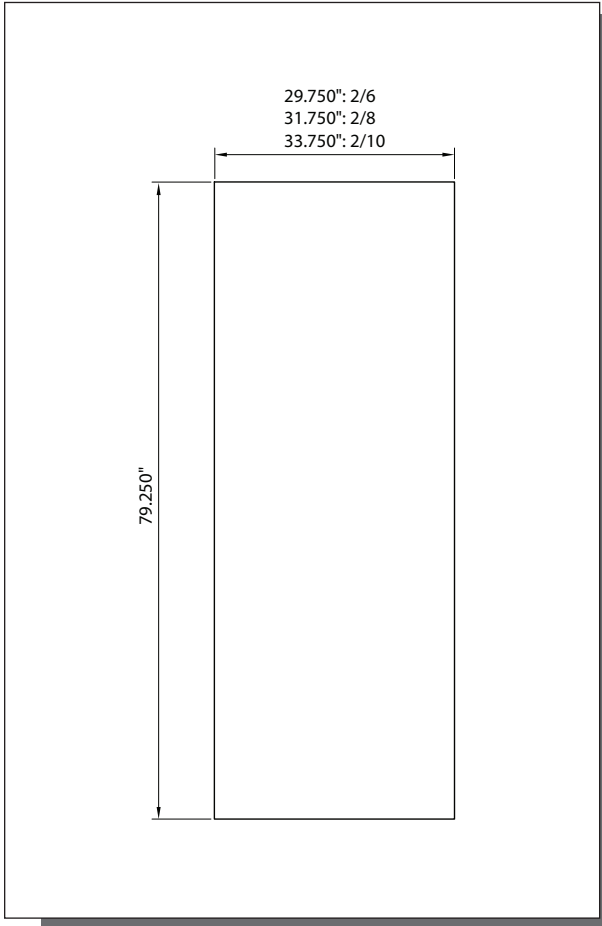

MODEL **DRS00** (2'-6", 2'-8", 2'-10", 3'-0" x 6'-8")

Matching Sidelite: **SLS00**

2'-6", 2'-8", 2'-10"

3'-0"

CUT-OUTS & GLASS INSERT AVAILABLE

A — distance from top of door to top of cut-out