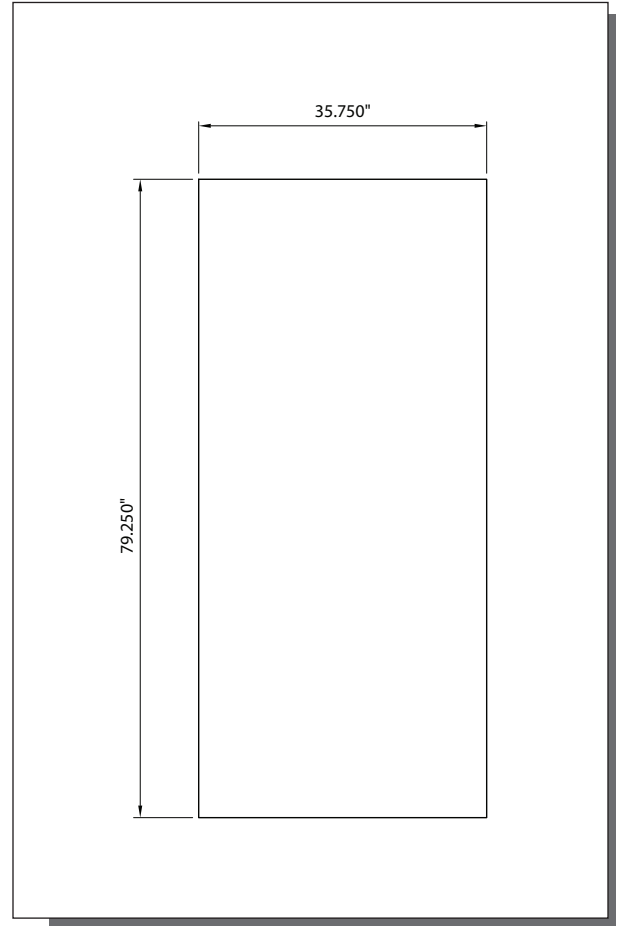

MODEL **DRS00** (2'-6", 2'-8", 2'-10", 3'-0" x 6'-8")

Matching Sidelite: **SLS00**

2'-6", 2'-8", 2'-10"

3'-0"

CUT-OUTS & GLASS INSERT AVAILABLE

A — distance from top of door to top of cut-out