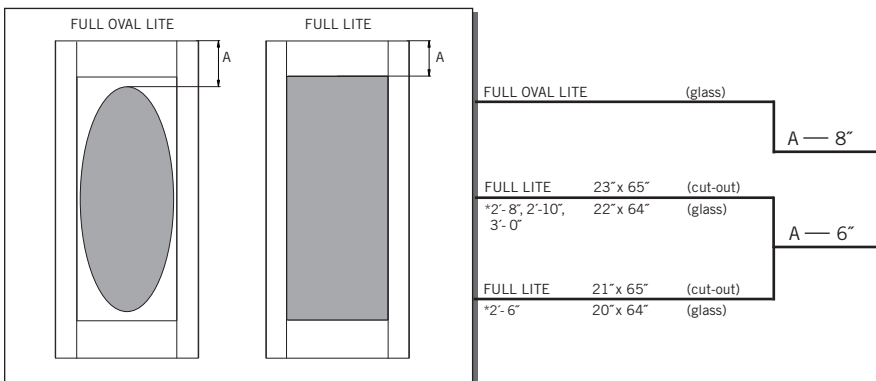

MODEL **DRS00** (2'-6", 2'-8", 2'-10", 3'-0" x 6'-8")

Matching Sidelite: **SLS00**

2'-6", 2'-8", 2'-10"

3'-0"

CUT-OUTS & GLASS INSERT AVAILABLE

A — distance from top of door to top of cut-out