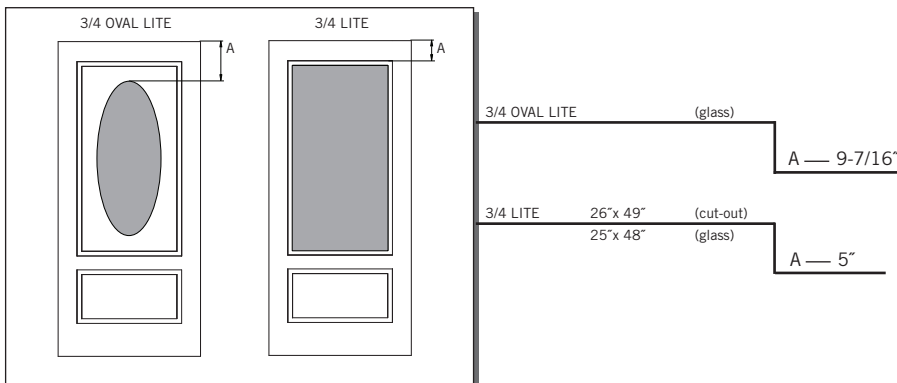

6/8 SMOOTH SKIN 3/4 HERITAGE DOOR

MODEL DRS20 (3'-0" x 6'-8")

Matching Sidelites: SLS3E, SLS60

3'-0"

CUT-OUTS & GLASS INSERT AVAILABLE

A — distance from top of door to top of cut-out