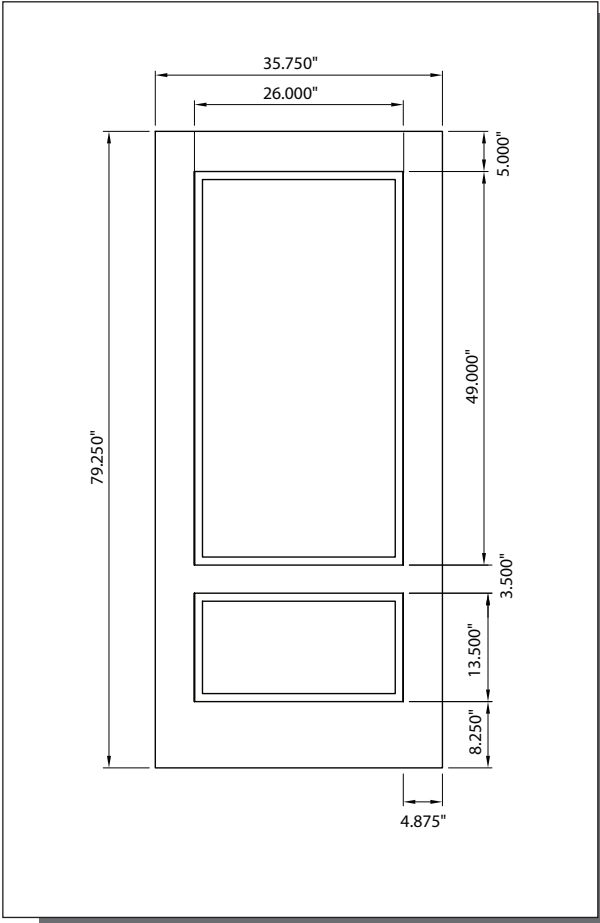

6/8 SMOOTH SKIN 3/4 HERITAGE DOOR

MODEL DRS20 (3'-0" x 6'-8")

Matching Sidelites: SLS3E, SLS60

3'-0"

CUT-OUTS & GLASS INSERT AVAILABLE

A — distance from top of door to top of cut-out