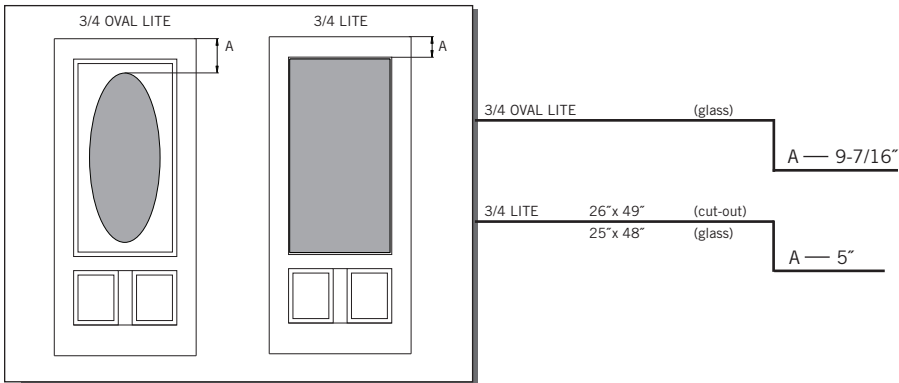

MODEL **DRS3E** (3'-0" x 6'-8")

Matching Sidelites: **SLS3E, SLS60**

3'-0"

CUT-OUTS & GLASS INSERT AVAILABLE

A — distance from top of door to top of cut-out