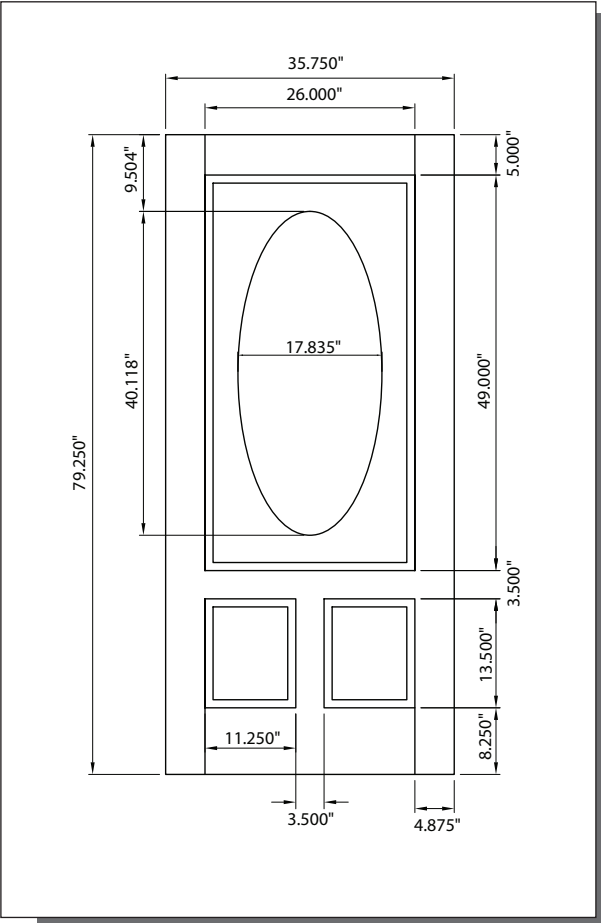

MODEL **DRS3E** (3'-0" x 6'-8")

Matching Sidelites: **SLS3E, SLS60**

3'-0"

CUT-OUTS & GLASS INSERT AVAILABLE

A — distance from top of door to top of cut-out