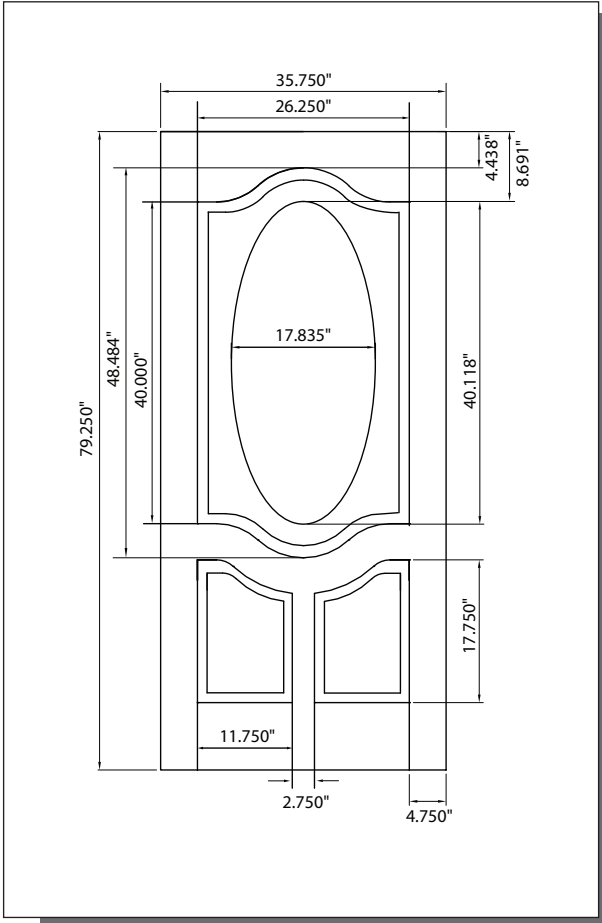

6/8 SMOOTH SKIN 3/4 PREMIUM DOOR

MODEL DRS3P (3'-0" x 6'-8")

Matching Sidelite: SLS3P

3'-0"

CUT-OUTS & GLASS INSERT AVAILABLE

A — distance from top of door to top of cut-out