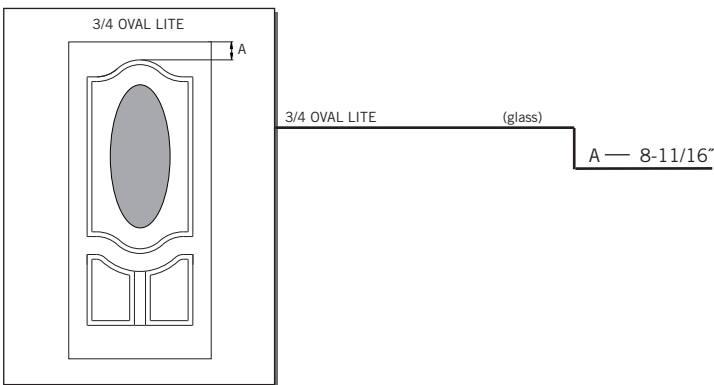

6/8 SMOOTH SKIN 3/4 PREMIUM DOOR

MODEL DRS3P (3'-0" x 6'-8")

Matching Sidelite: SLS3P

3'-0"

CUT-OUTS & GLASS INSERT AVAILABLE

A — distance from top of door to top of cut-out