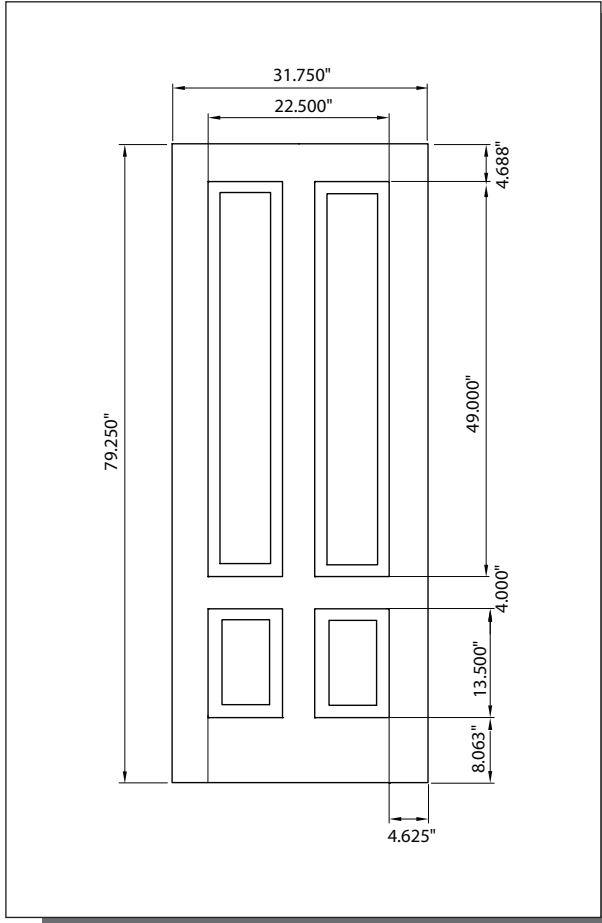

MODEL **DRS49** (2'-8", 3'-0" x 6'-8")

Matching Sidelites: **SLS49, SLS60**

2'-8"

3'-0"

CUT-OUTS & GLASS INSERT AVAILABLE

A — distance from top of door to top of cut-out