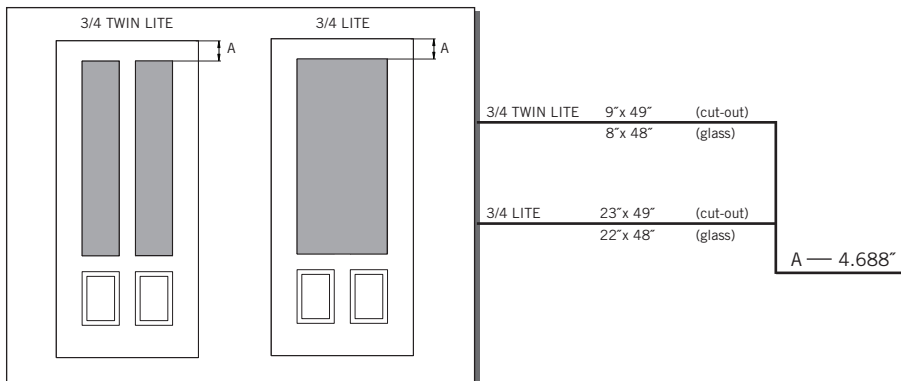

MODEL **DRS49** (2'-8", 3'-0" x 6'-8")

Matching Sidelites: **SLS49, SLS60**

2'-8"

3'-0"

CUT-OUTS & GLASS INSERT AVAILABLE

A — distance from top of door to top of cut-out