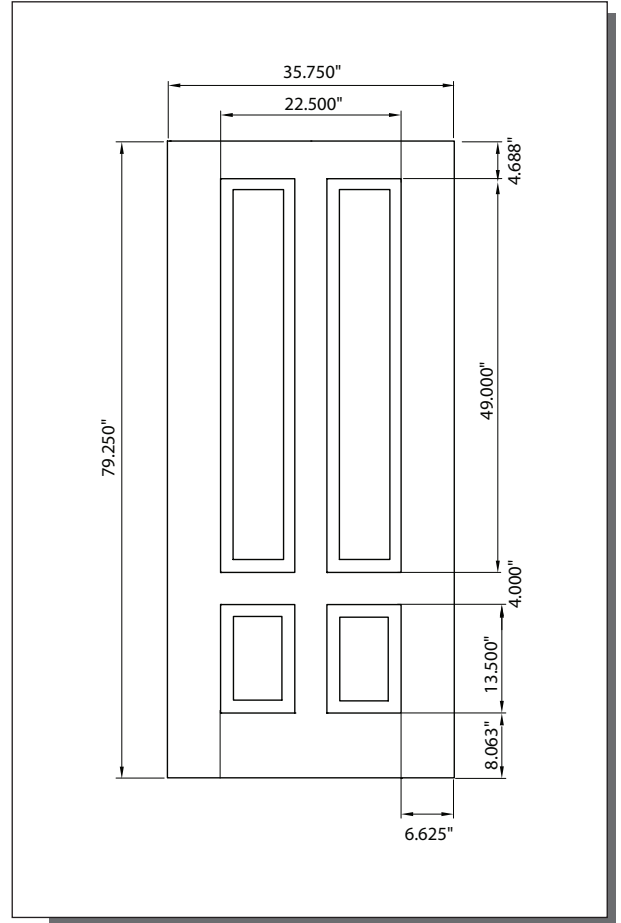

MODEL **DRS49** (2'-8", 3'-0" x 6'-8")

Matching Sidelites: **SLS49, SLS60**

2'-8"

3'-0"

CUT-OUTS & GLASS INSERT AVAILABLE

A — distance from top of door to top of cut-out