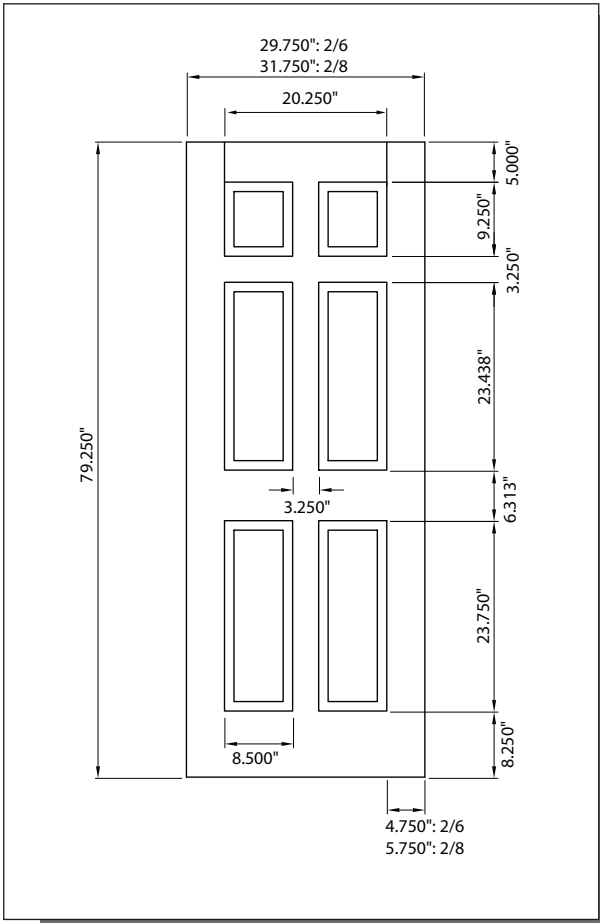

6/8 SMOOTH SKIN SIX PANEL DOOR

MODEL DRS60 (2'-6", 2'-8", 3'-0" x 6'-8")

Matching Sidelite: SLS60

2'-6", 2'-8"

3'-0"

CUT-OUTS & GLASS INSERT AVAILABLE

| | | | |
|----------------|------------------|-----------|------------|
| TOP LITE | 26-1/2" x 9-1/4" | (cut-out) | |
| *3'-0" | 25-1/2" x 8-1/4" | (glass) | |
| TOP 2 LITE | 9-1/4" x 11-1/4" | (cut-out) | |
| *3'-0" | 8-1/4" x 10-1/4" | (glass) | |
| HALF LITE | 21" x 37" | (cut-out) | A — 5" |
| *2'-6" & 2'-8" | 20" x 36" | (glass) | |
| HALF LITE | 26" x 35-1/2" | (cut-out) | A — 5-1/4" |
| *3'-0" | 25" x 34-1/2" | (glass) | |

A — distance from top of door to top of cut-out