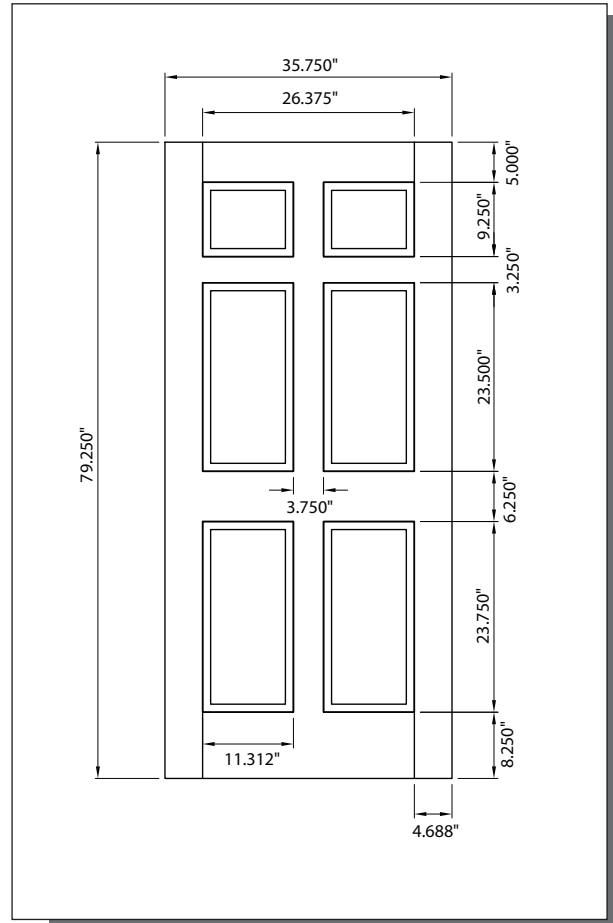

6/8 SMOOTH SKIN SIX PANEL DOOR

MODEL DRS60 (2'-6", 2'-8", 3'-0" x 6'-8")

Matching Sidelite: SLS60

2'-6", 2'-8"

3'-0"

CUT-OUTS & GLASS INSERT AVAILABLE

| | | | |
|----------------|------------------|-----------|------------|
| TOP LITE | 26-1/2" x 9-1/4" | (cut-out) | |
| *3'-0" | 25-1/2" x 8-1/4" | (glass) | |
| TOP 2 LITE | 9-1/4" x 11-1/4" | (cut-out) | |
| *3'-0" | 8-1/4" x 10-1/4" | (glass) | |
| HALF LITE | 21" x 37" | (cut-out) | A — 5" |
| *2'-6" & 2'-8" | 20" x 36" | (glass) | |
| HALF LITE | 26" x 35-1/2" | (cut-out) | A — 5-1/4" |
| *3'-0" | 25" x 34-1/2" | (glass) | |

A — distance from top of door to top of cut-out