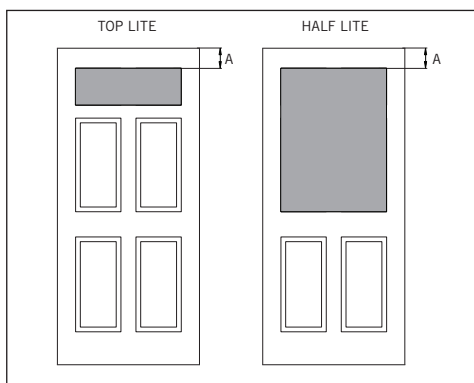

6/8 SMOOTH SKIN SIX PANEL DOOR

MODEL DRS60 (2'-6", 2'-8", 3'-0" x 6'-8")

Matching Sidelite: SLS60

2'-6", 2'-8"

3'-0"

CUT-OUTS & GLASS INSERT AVAILABLE

| | | | |
|----------------|------------------|-----------|------------|
| TOP LITE | 26-1/2" x 9-1/4" | (cut-out) | |
| *3'-0" | 25-1/2" x 8-1/4" | (glass) | |
| TOP 2 LITE | 9-1/4" x 11-1/4" | (cut-out) | |
| *3'-0" | 8-1/4" x 10-1/4" | (glass) | |
| HALF LITE | 21" x 37" | (cut-out) | A — 5" |
| *2'-6" & 2'-8" | 20" x 36" | (glass) | |
| HALF LITE | 26" x 35-1/2" | (cut-out) | A — 5-1/4" |
| *3'-0" | 25" x 34-1/2" | (glass) | |

A — distance from top of door to top of cut-out