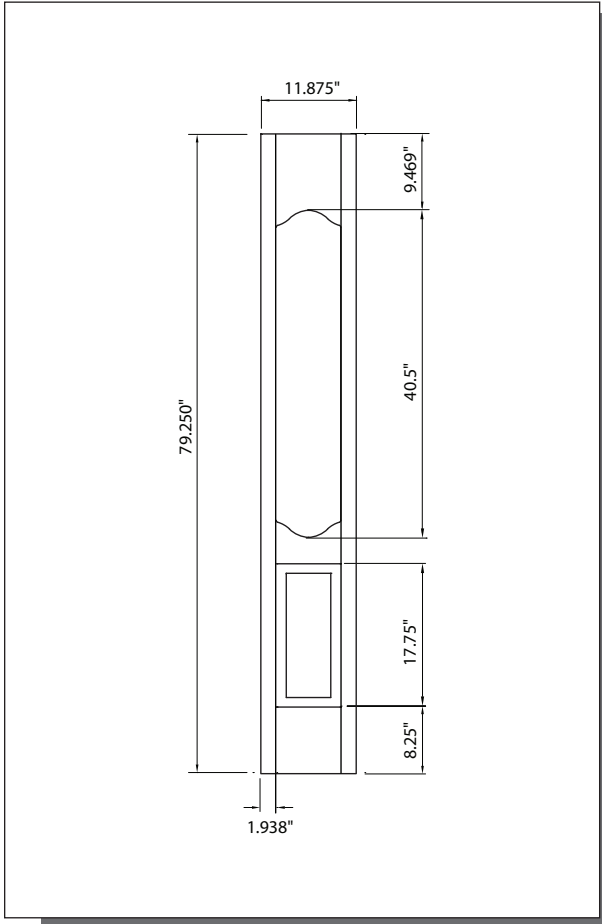

MODEL SLG3P (1'-0", 1'-2" x 6'-8")

Matching Door: **DRG3P**

1'-0"

1'-2"

CUT-OUTS & GLASS INSERT AVAILABLE

A — distance from top of door to top of cut-out