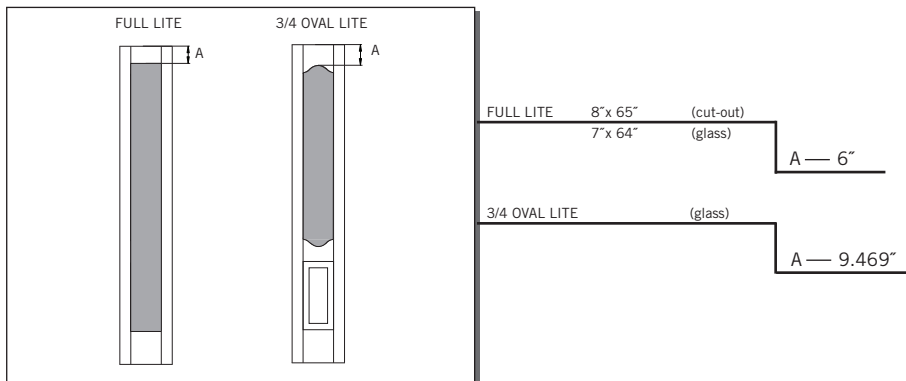

MODEL SLG3P (1'-0", 1'-2" x 6'-8")

Matching Door: **DRG3P**

1'-0"

1'-2"

CUT-OUTS & GLASS INSERT AVAILABLE

A — distance from top of door to top of cut-out