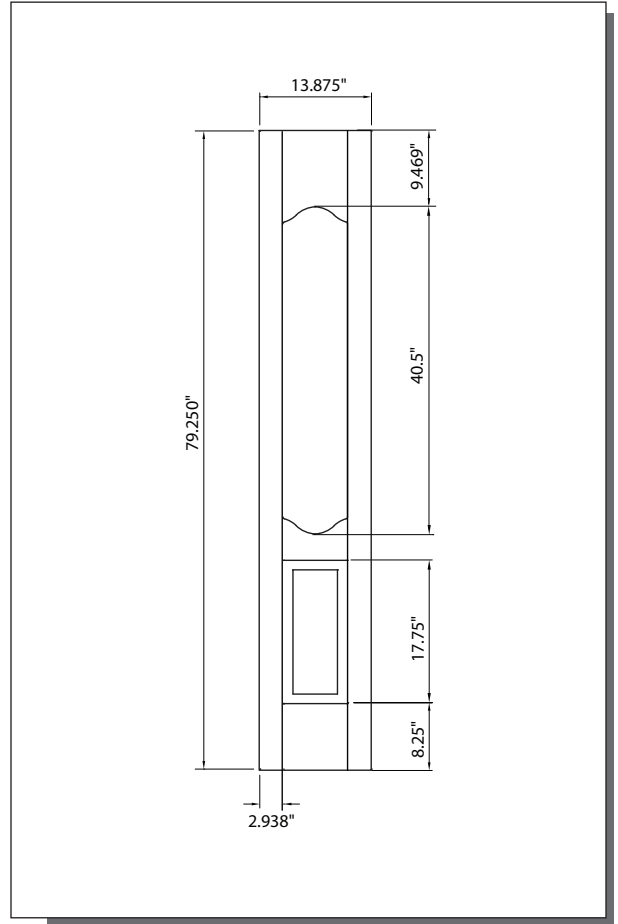

MODEL SLG3P (1'-0", 1'-2" x 6'-8")

Matching Door: **DRG3P**

1'-0"

1'-2"

CUT-OUTS & GLASS INSERT AVAILABLE

A — distance from top of door to top of cut-out