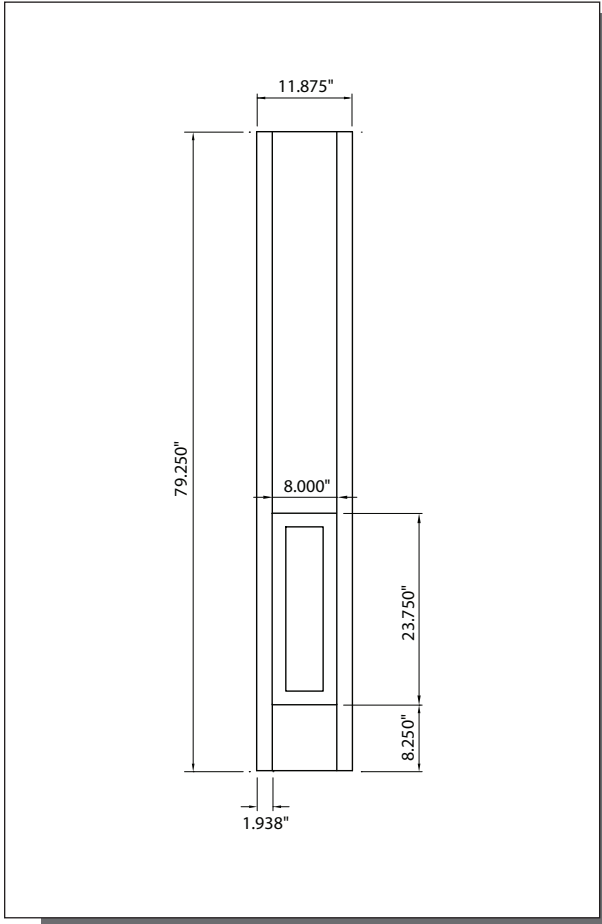

MODEL SLG60 (1'-0", 1'-2" x 6'-8")

Matching Doors: **DRG60, DRG40, DRG41, DRG4E**

1'-0"

1'-2"

CUT-OUTS & GLASS INSERT AVAILABLE

FULL LITE	8" x 65"	(cut-out)	A — 5"
	7" x 64"	(glass)	
HALF LITE 1	8-3/4" x 35-1/2"	(cut-out)	A — 5-1/4"
	7-3/4" x 34-1/2"	(glass)	
HALF LITE 2	9" x 37"	(cut-out)	A — 5"
	8" x 36"	(glass)	

A — distance from top of door to top of cut-out