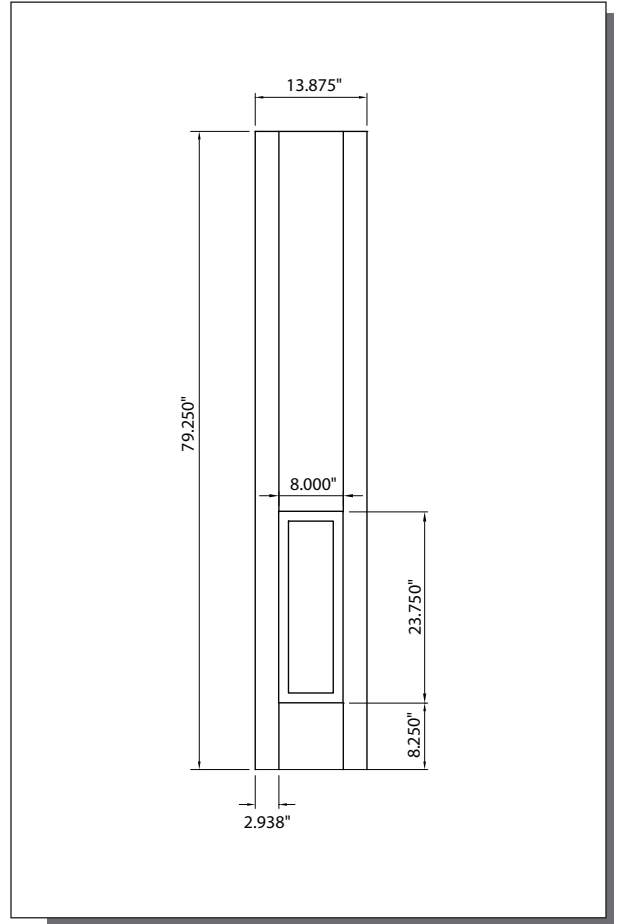

MODEL SLG60 (1'-0", 1'-2" x 6'-8")

Matching Doors: **DRG60, DRG40, DRG41, DRG4E**

1'-0"

1'-2"

CUT-OUTS & GLASS INSERT AVAILABLE

FULL LITE	8" x 65"	(cut-out)	A — 5"
	7" x 64"	(glass)	
HALF LITE 1	8-3/4" x 35-1/2"	(cut-out)	A — 5-1/4"
	7-3/4" x 34-1/2"	(glass)	
HALF LITE 2	9" x 37"	(cut-out)	A — 5"
	8" x 36"	(glass)	

A — distance from top of door to top of cut-out