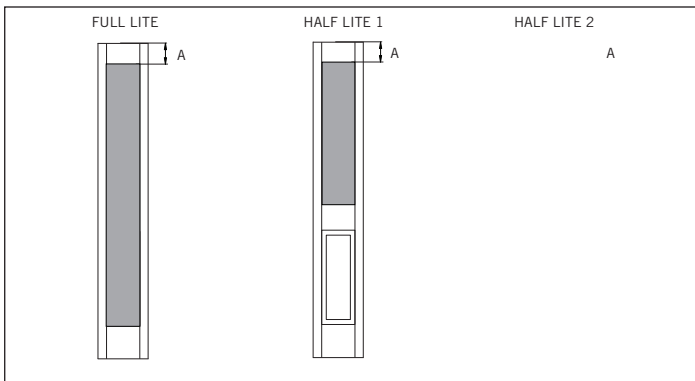

MODEL SLG60 (1'-0", 1'-2" x 6'-8")

Matching Doors: **DRG60, DRG40, DRG41, DRG4E**

1'-0"

1'-2"

CUT-OUTS & GLASS INSERT AVAILABLE

FULL LITE	8" x 65"	(cut-out)	A — 5"
	7" x 64"	(glass)	
HALF LITE 1	8-3/4" x 35-1/2"	(cut-out)	A — 5-1/4"
	7-3/4" x 34-1/2"	(glass)	
HALF LITE 2	9" x 37"	(cut-out)	A — 5"
	8" x 36"	(glass)	

A — distance from top of door to top of cut-out