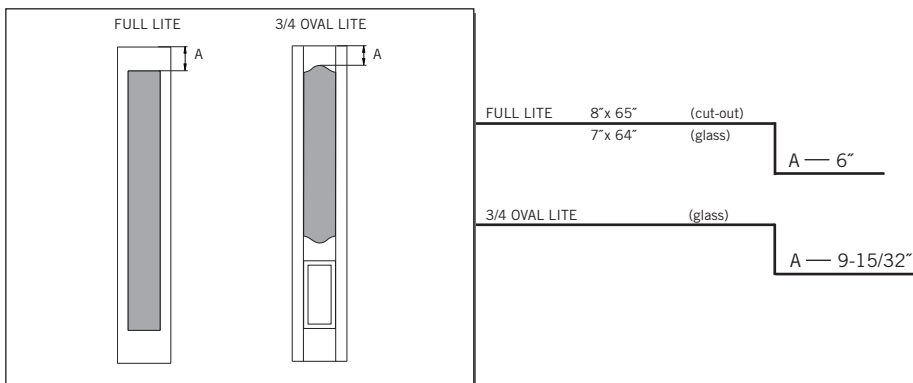

**6/8 MAHOGANY 3/4 OVAL DELUXE SIDELITE**

MODEL **SLM3D** (1'-0", 1'-2" x 6'-8")

Matching Doors: **DRM3D, DRM4E, DRM41-36, DRM60**

1'-0"

1'-2"

CUT-OUTS & GLASS INSERT AVAILABLE

A — distance from top of door to top of cut-out