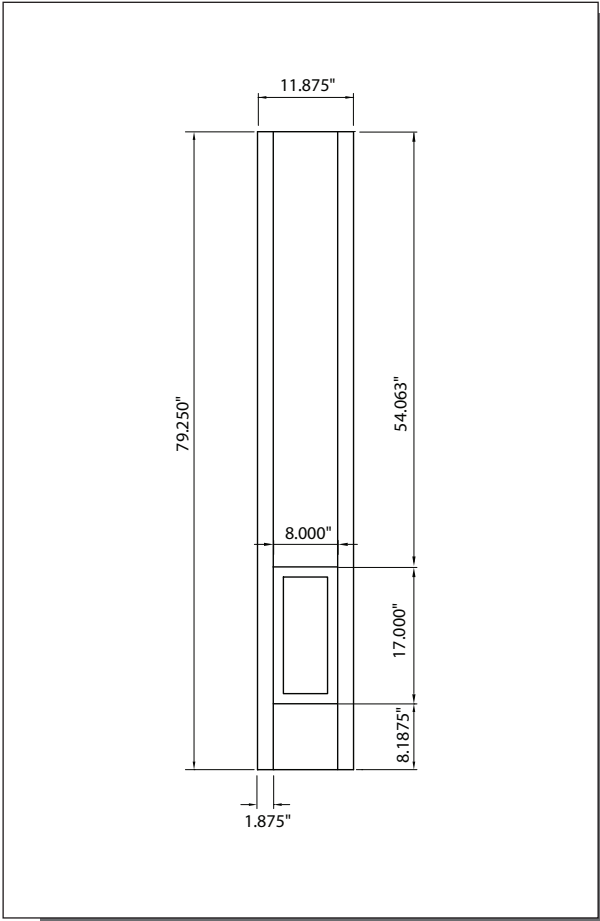

**6/8 MAHOGANY 3/4 OVAL DELUXE SIDELITE**

MODEL **SLM3D** (1'-0", 1'-2" x 6'-8")

Matching Doors: **DRM3D, DRM4E, DRM41-36, DRM60**

1'-0"

1'-2"

CUT-OUTS & GLASS INSERT AVAILABLE

A — distance from top of door to top of cut-out