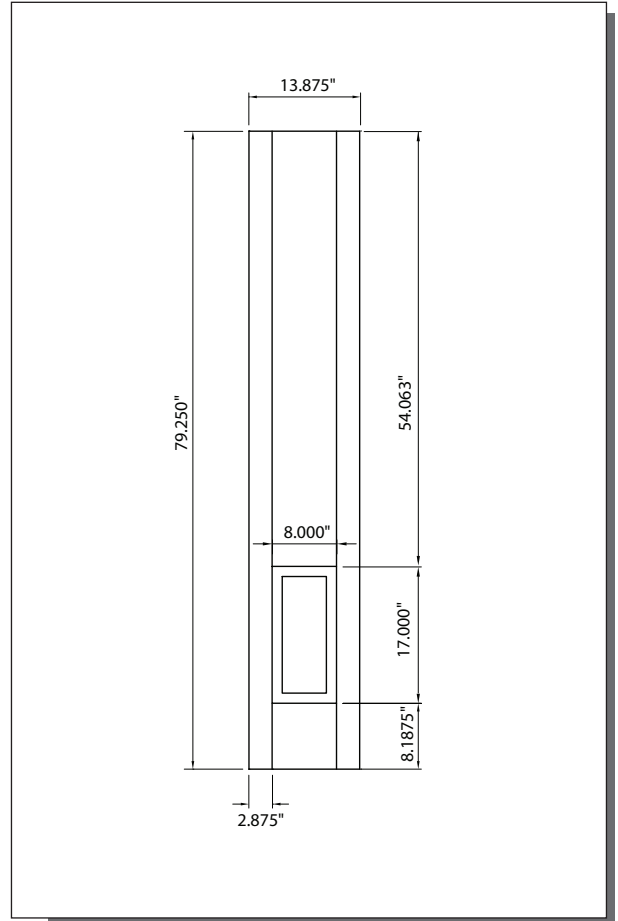

**6/8 MAHOGANY 3/4 OVAL DELUXE SIDELITE**

MODEL **SLM3D** (1'-0", 1'-2" x 6'-8")

Matching Doors: **DRM3D, DRM4E, DRM41-36, DRM60**

1'-0"

1'-2"

CUT-OUTS & GLASS INSERT AVAILABLE

A — distance from top of door to top of cut-out