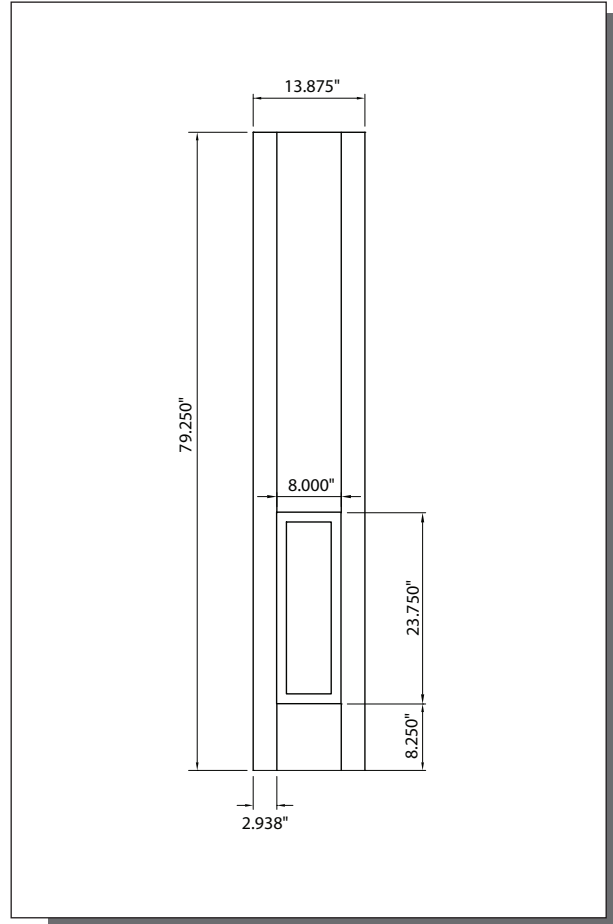

6/8 TRUE WHITE OAK SIX PANEL SIDELITE

MODEL SLW60 (1'-0", 1'-2" x 6'-8")

Matching Door: DRW60, DRW40, DRW41

1'-0"

1'-2"

CUT-OUTS & GLASS INSERT AVAILABLE

A — distance from top of door to top of cut-out