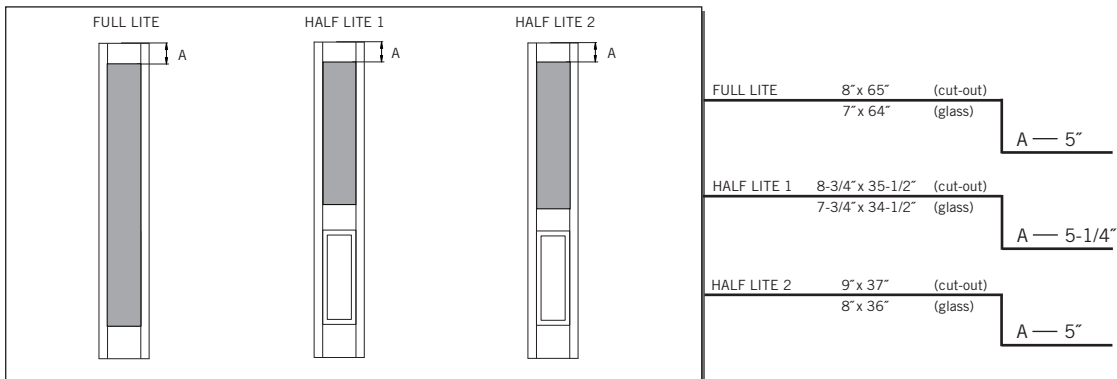

6/8 TRUE WHITE OAK SIX PANEL SIDELITE

MODEL SLW60 (1'-0", 1'-2" x 6'-8")

Matching Door: DRW60, DRW40, DRW41

1'-0"

1'-2"

CUT-OUTS & GLASS INSERT AVAILABLE

A — distance from top of door to top of cut-out