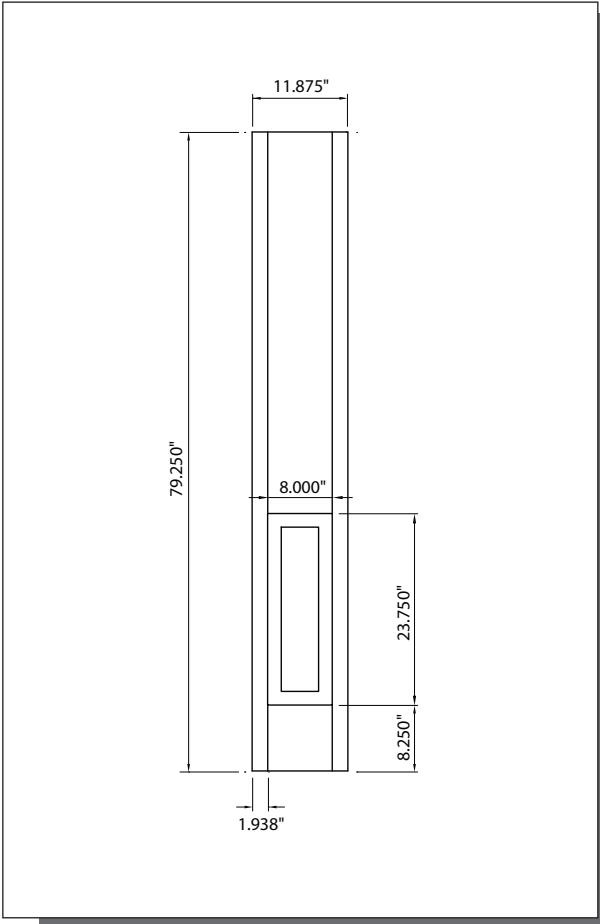

6/8 TRUE WHITE OAK SIX PANEL SIDELITE

MODEL SLW60 (1'-0", 1'-2" x 6'-8")

Matching Door: DRW60, DRW40, DRW41

1'-0"

1'-2"

CUT-OUTS & GLASS INSERT AVAILABLE

A — distance from top of door to top of cut-out